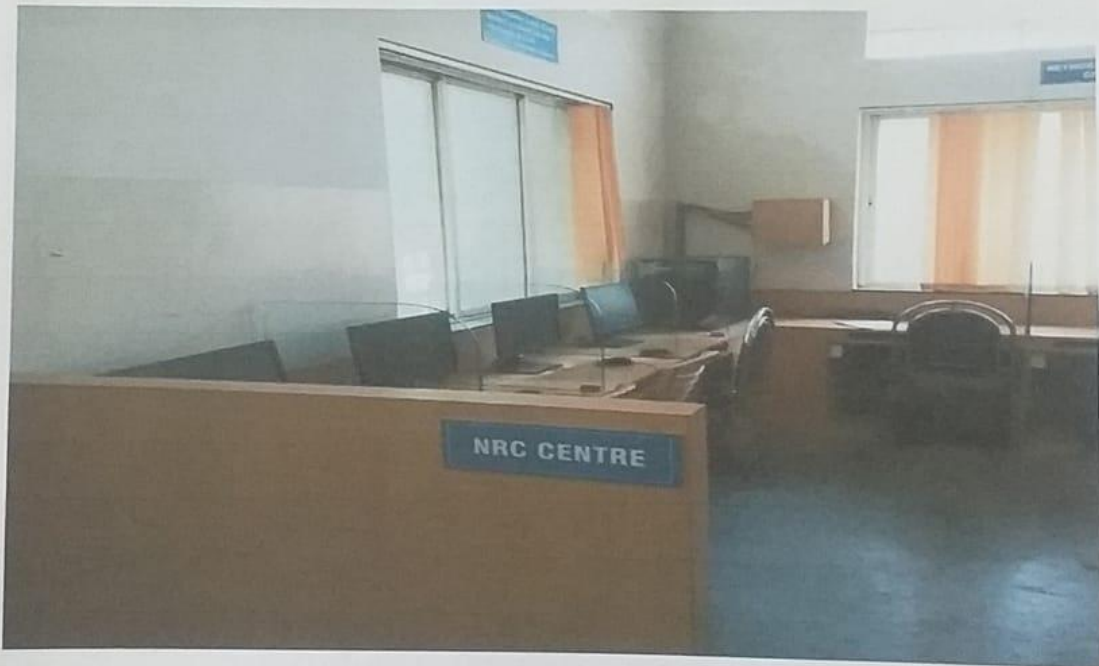

Principal
Laxmibai Bhaurao Patil
Mahila Mahavidyalaya, Solapur

413001, Modi Khana, Navi Peth, Solapur, Maharashtra 413007, India

Solapur
Maharashtra
India

VIDEO RECORDING ROOM

NRC CENTER

Principal
Laxmibai Bhaurao Patil
Mahila Mahavidyalaya, Solapur